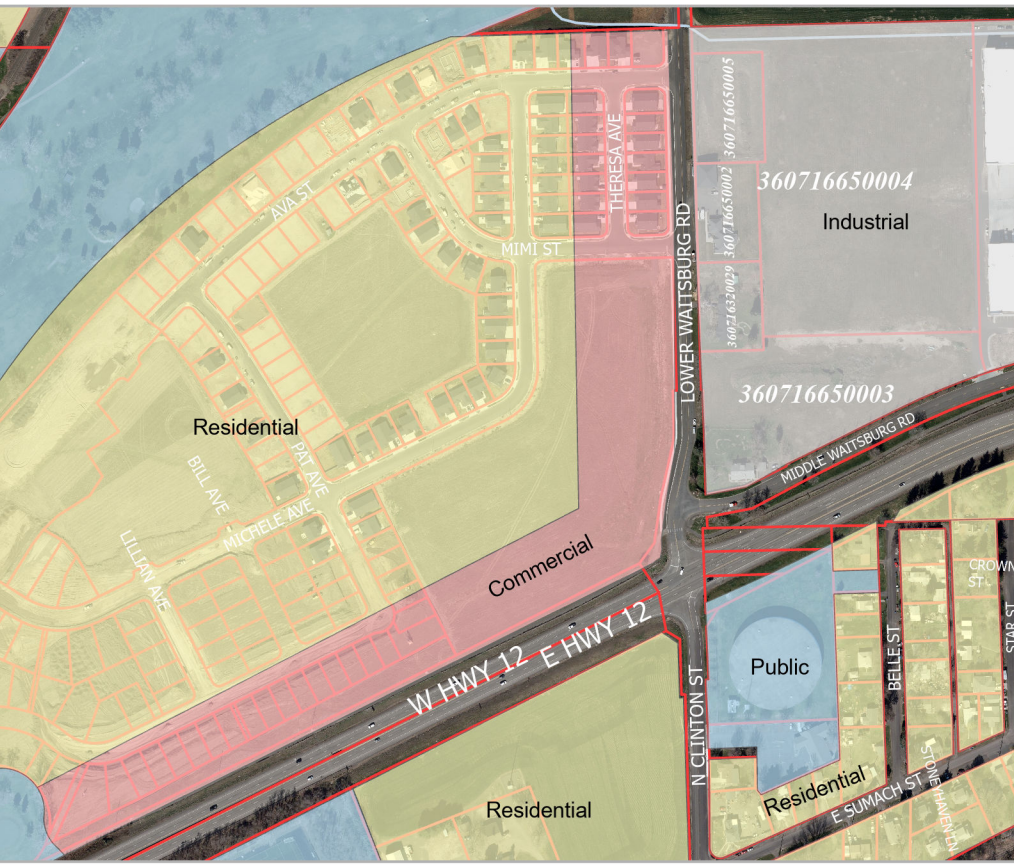

Middle Waitsburg/Bouchon

Multiple Changes

Current

Proposed

- Comp Plan Type**
- Airport
 - Commercial
 - Industrial
 - Master Planned Community
 - Public
 - Residential
 - Manufactured Home Park Community

- Parcels of Interest**
- Parcels
 - Amendments

360716650003	→	360716650003
360716650004	→	360716650004
360716650005	→	360716650005
360716650002	→	360716650002
360716320029	→	360716320029

The City of Walla Walla does not warrant, guarantee or accept any liability for the accuracy, precision or completeness of any information shown or described herein or for any inferences made therefrom. Any use made of this information is solely at the risk of the user.