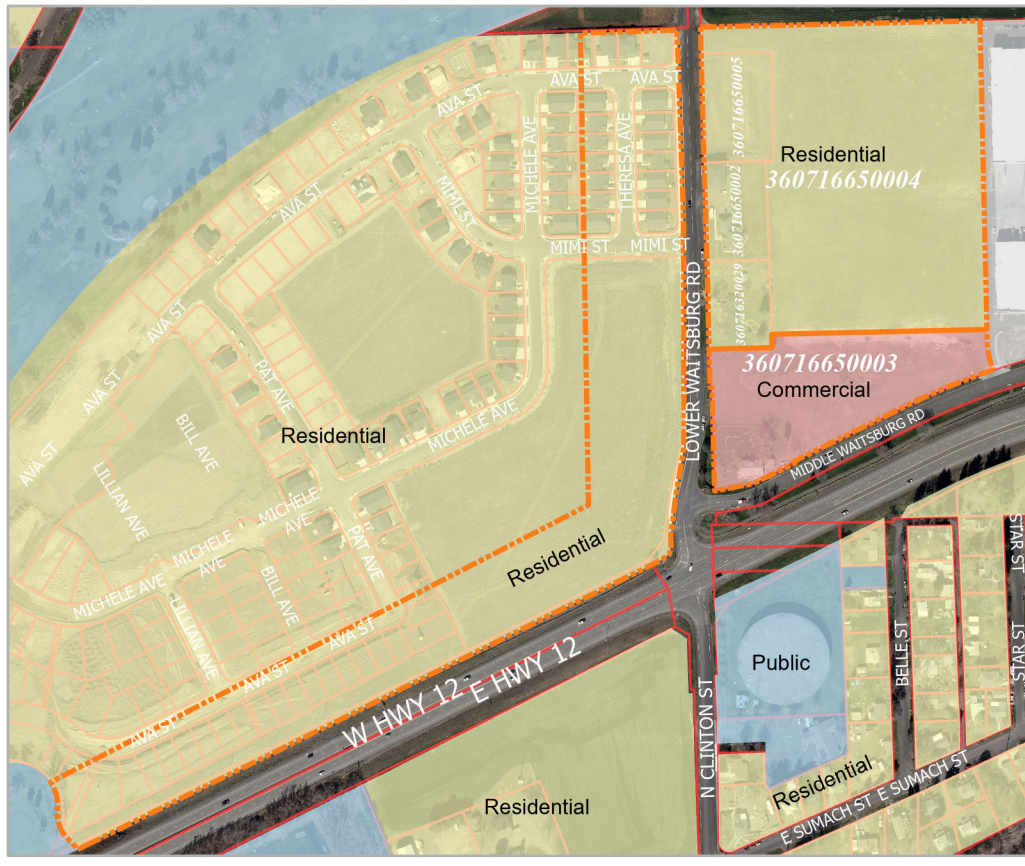

Middle Waitsburg/Bouchon

Multiple Changes

Current

Proposed

- Comp Plan Type**
- Airport
 - Commercial
 - Industrial
 - Master Planned Community
 - Public
 - Residential
 - Manufactured Home Park Community

- Parcels of Interest**
- Parcels
 - Amendments

360716650003	→	360716650003
360716650004	→	360716650004
360716650005	→	360716650005
360716650002	→	360716650002
360716320029	→	360716320029

The City of Walla Walla does not warrant, guarantee or accept any liability for the accuracy, precision or completeness of any information shown or described herein or for any inferences made therefrom. Any use made of this information is solely at the risk of the user.