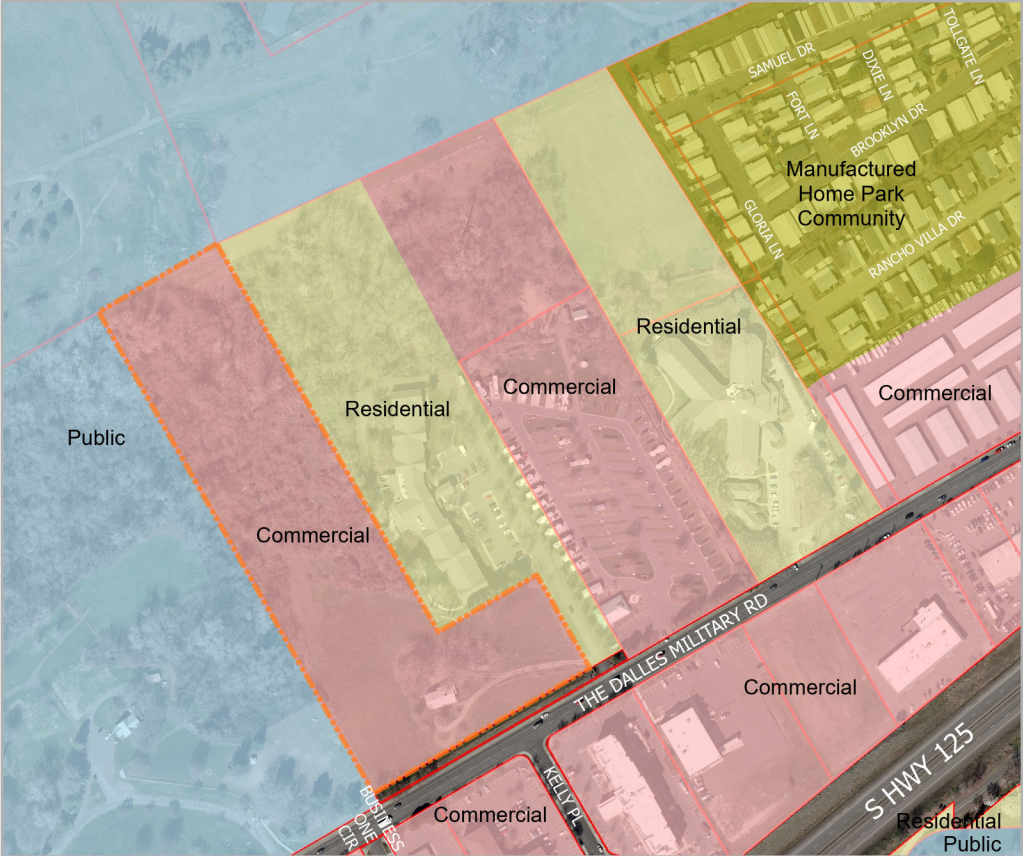

Map Amendment - 1500 Block Dalles Military Road

Residential to Commercial

Current

Proposed

- Comp Plan Type**
- Airport
 - Commercial
 - Industrial
 - Master Planned Community
 - Public
 - Residential
 - Manufactured Home Park Community

- County Layers**
- Parcels
 - Amendments

The City of Walla Walla does not warrant, guarantee or accept any liability for the accuracy, precision or completeness of any information shown or described herein or for any inferences made therefrom. Any use made of this information is solely at the risk of the user.