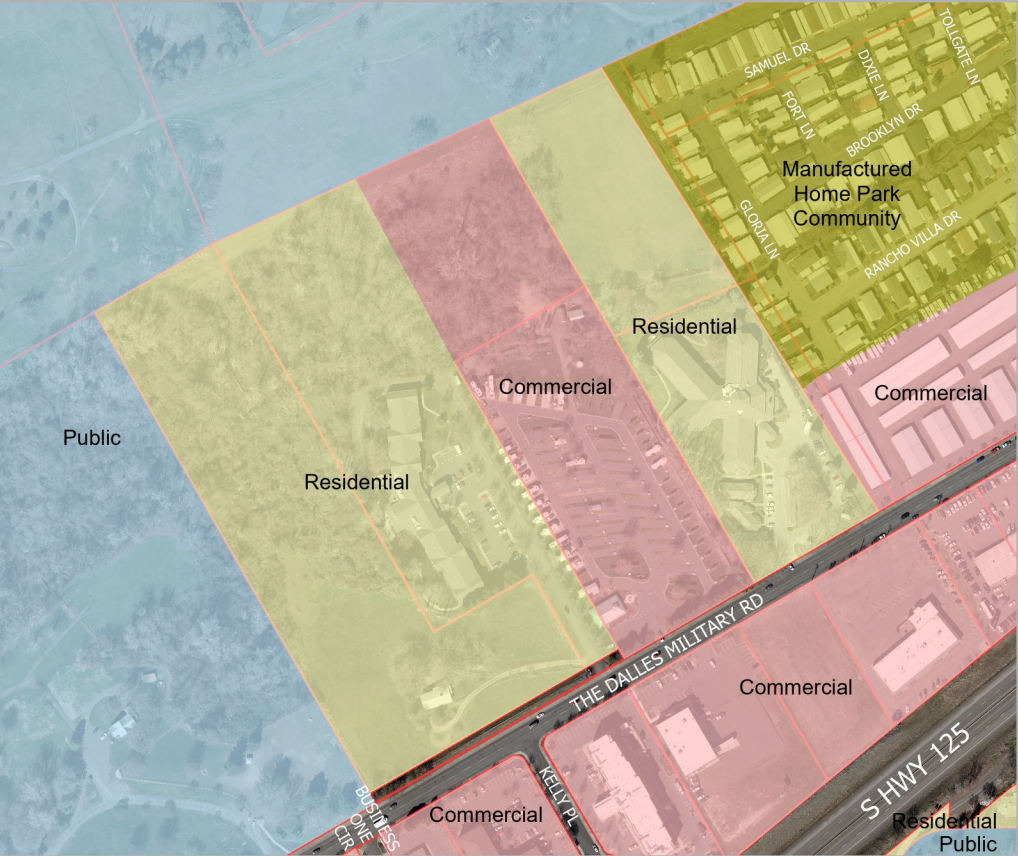

Map Amendment - 1500 Block Dalles Military Road

Residential to Commercial

Current

Proposed

- Comp Plan Type**
- Airport
 - Commercial
 - Industrial
 - Master Planned Community
 - Public
 - Residential
 - Manufactured Home Park Community

- County Layers**
- Parcels
 - Amendments

The City of Walla Walla does not warrant, guarantee or accept any liability for the accuracy, precision or completeness of any information shown or described herein or for any inferences made therefrom. Any use made of this information is solely at the risk of the user.